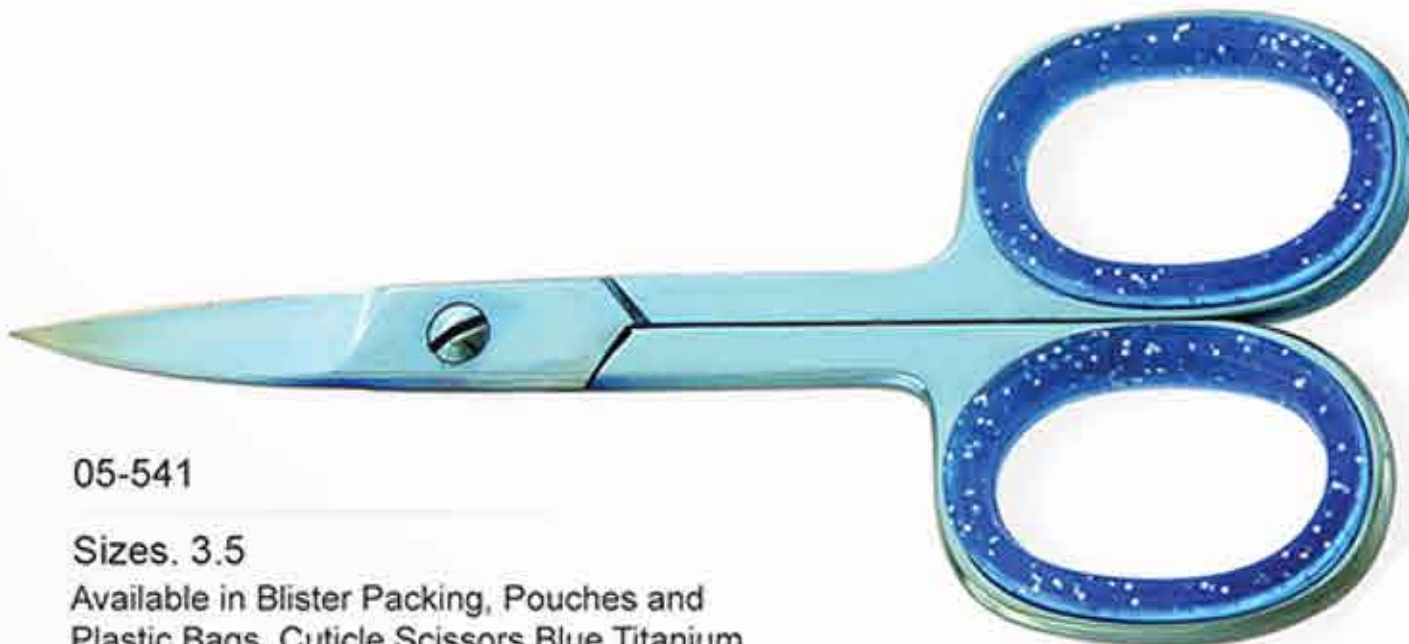

05-539

Sizes. 4.5

Available in Blister Packing, Pouches and Plastic Bags. Dissecting Scissors Blue Titanium coated, Adjustable. Screw, Curved

05-540

Sizes. 4.5

Available in Blister Packing, Pouches and Plastic Bags. Nail Scissors Blue Titanium coated, Adjustable. Screw, Curved